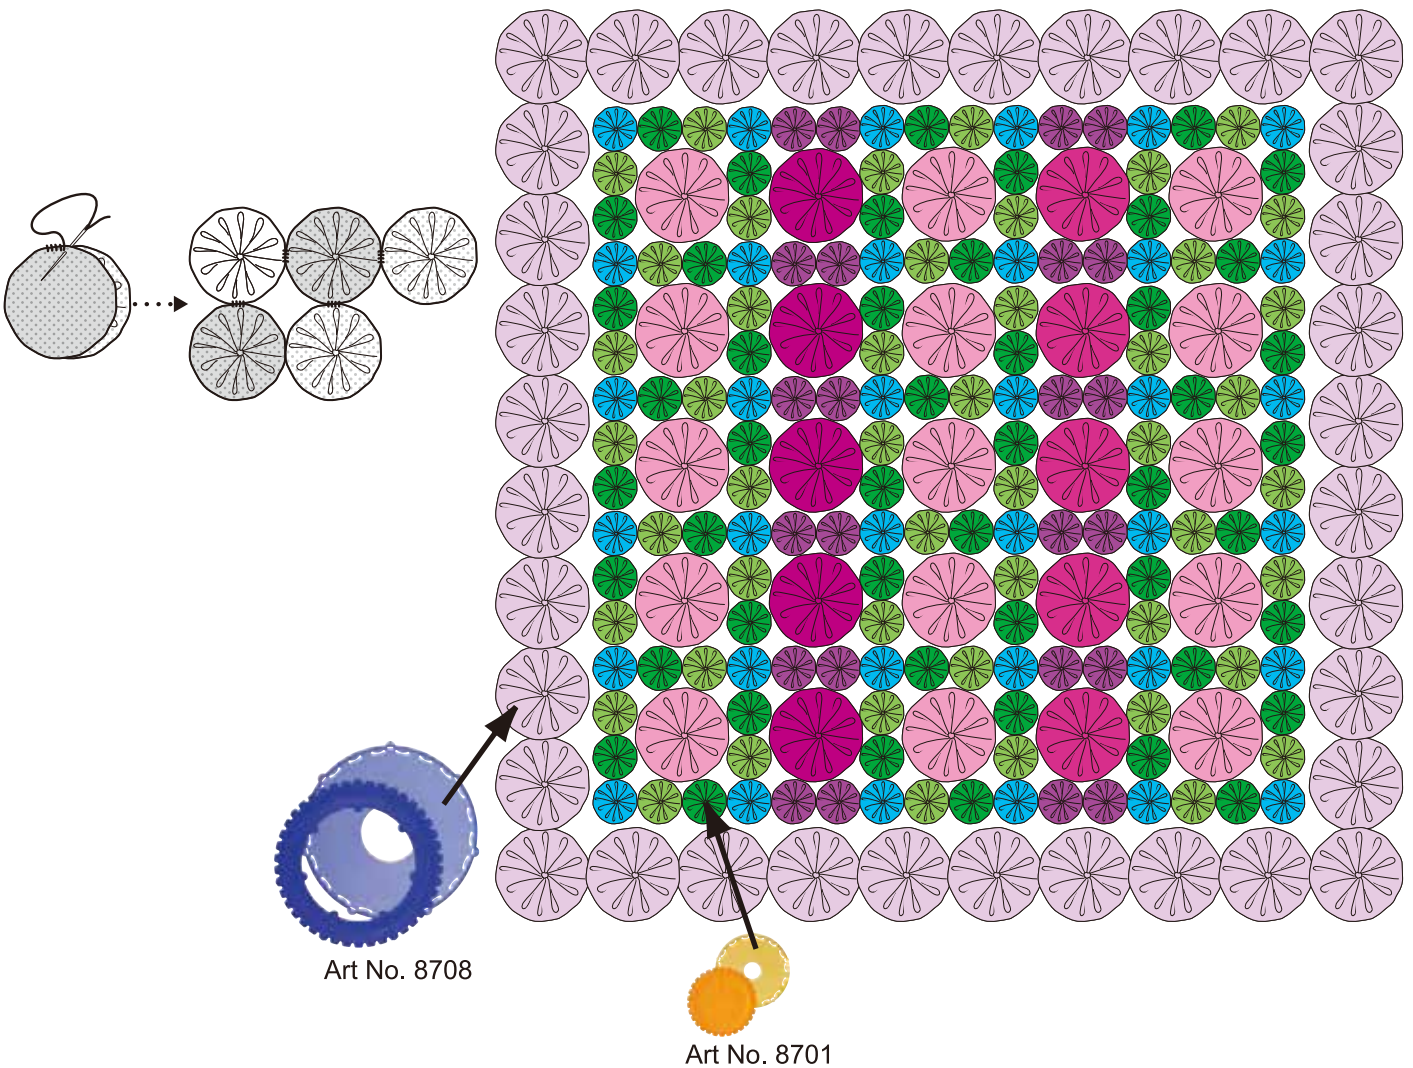

Yo-Yo Table Topper 2.

Tools

- "QUICK" Yo-Yo Maker Art No. 8701 <Large>
Art No. 8708 <Jumbo>

Material

- fabric for Yo-Yo <Large>
approx. 12 cm x 12 cm for 1 pc.
156 pcs.
- fabric for Yo-Yo <Jumbo>
approx. 22 cm x 22 cm for 1 pc.
61 pcs.

YO-YO <JUMBO>
Art No. 8708

36 pcs.

15 pcs.

5 pcs.

5 pcs.

YO-YO <LARGE>
Art No. 8701

36 pcs.

48 pcs.

24 pcs.

48 pcs.