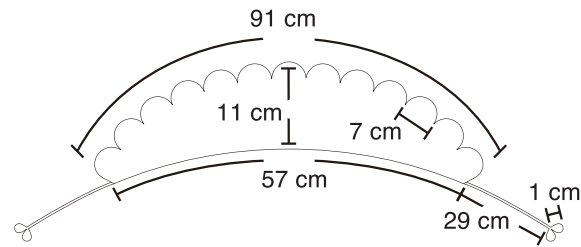

Crochet Mesh Detachable Collar

Finished size

o	ch (chain stitch)
x	sc (single crochet)
.	sl st (slip stitch)
⌣	dc (double crochet)

[Chart 1]

[Chart 2]