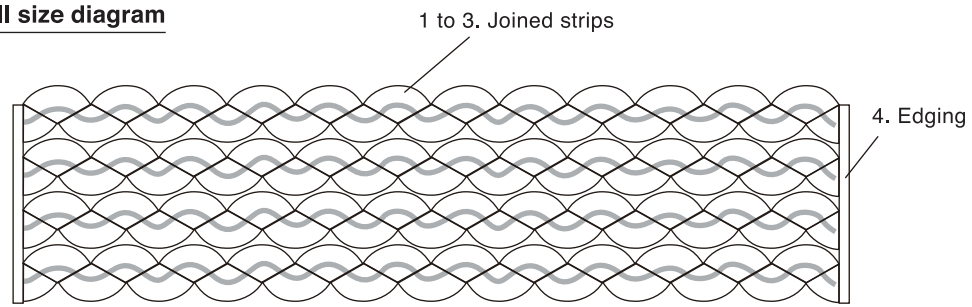

Full size diagram

Stitch key

- | | |
|-------------------------|-------------------------|
| ○ = ch (chain) | ● = sl st (slip stitch) |
| X = sc (single crochet) | |
| △ = Join new thread | ▲ = Cut thread |