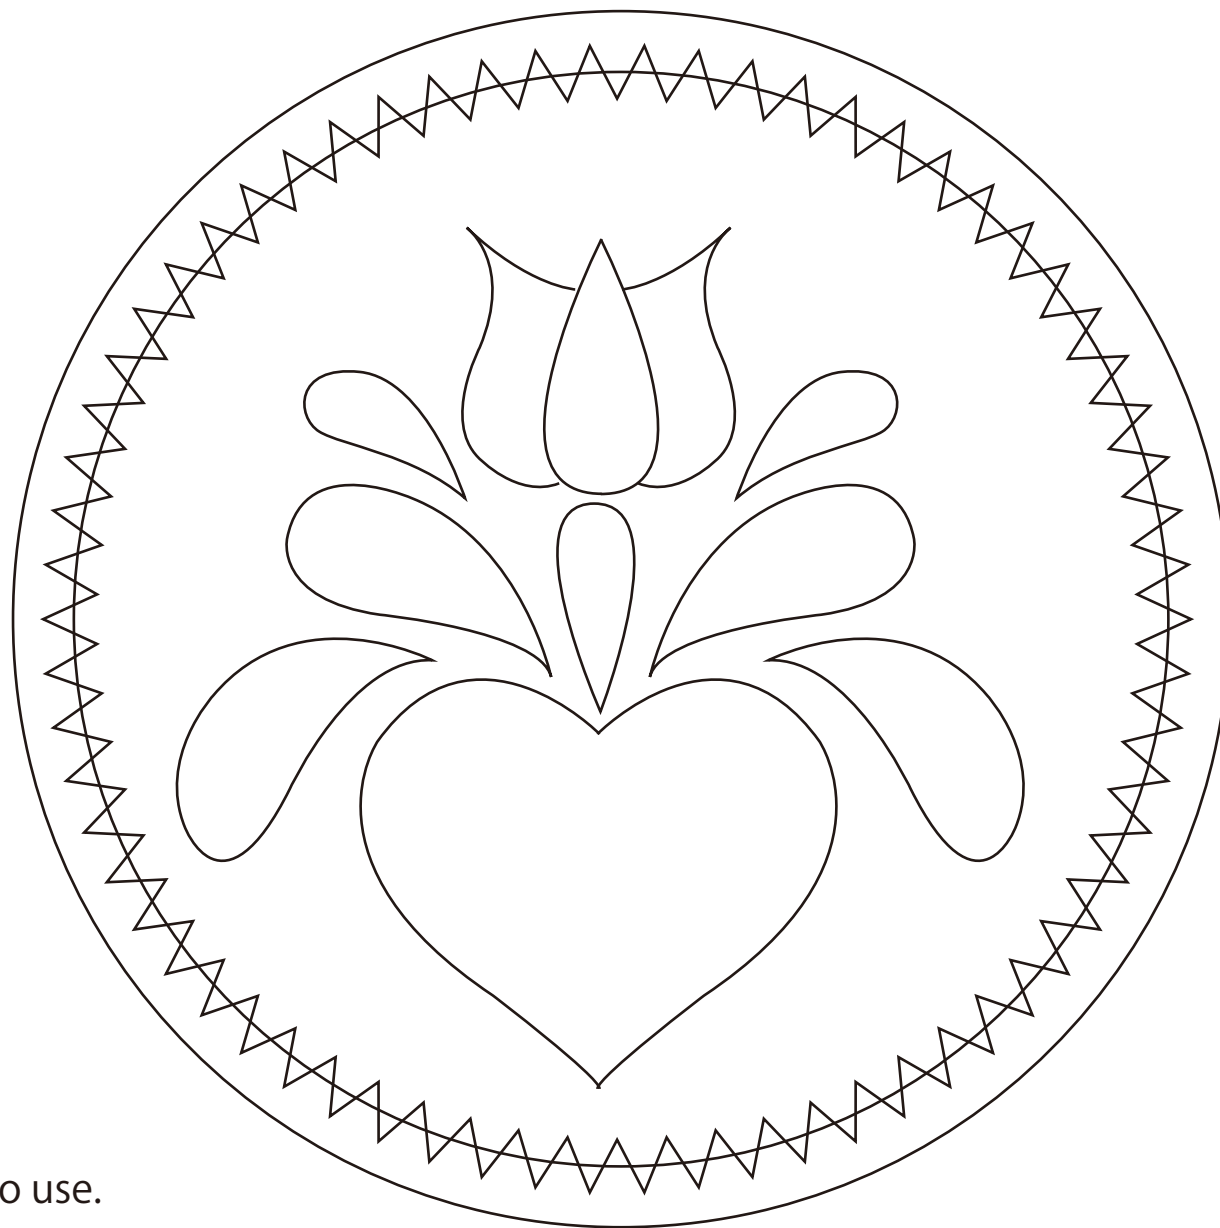

Folklore Punch Needle Embroidery

SCALE 1:125

*Please enlarge to 125% to use.

CLOVER MFG. CO., LTD.