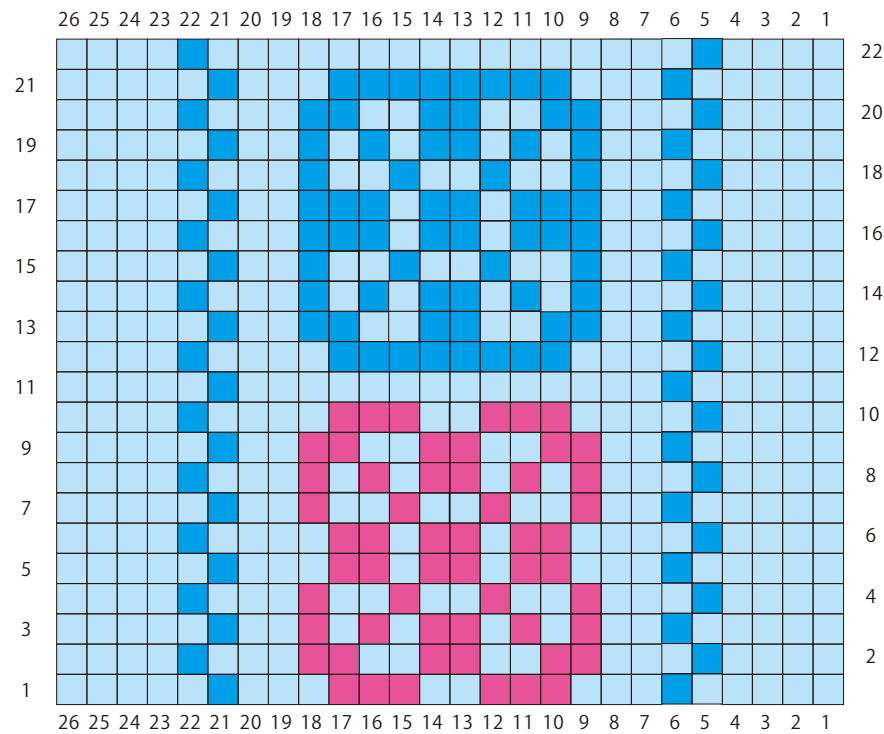

## Phone cosy

## Key

- RS knit  
WS purl
- Yarn A
- Yarn B
- Yarn C