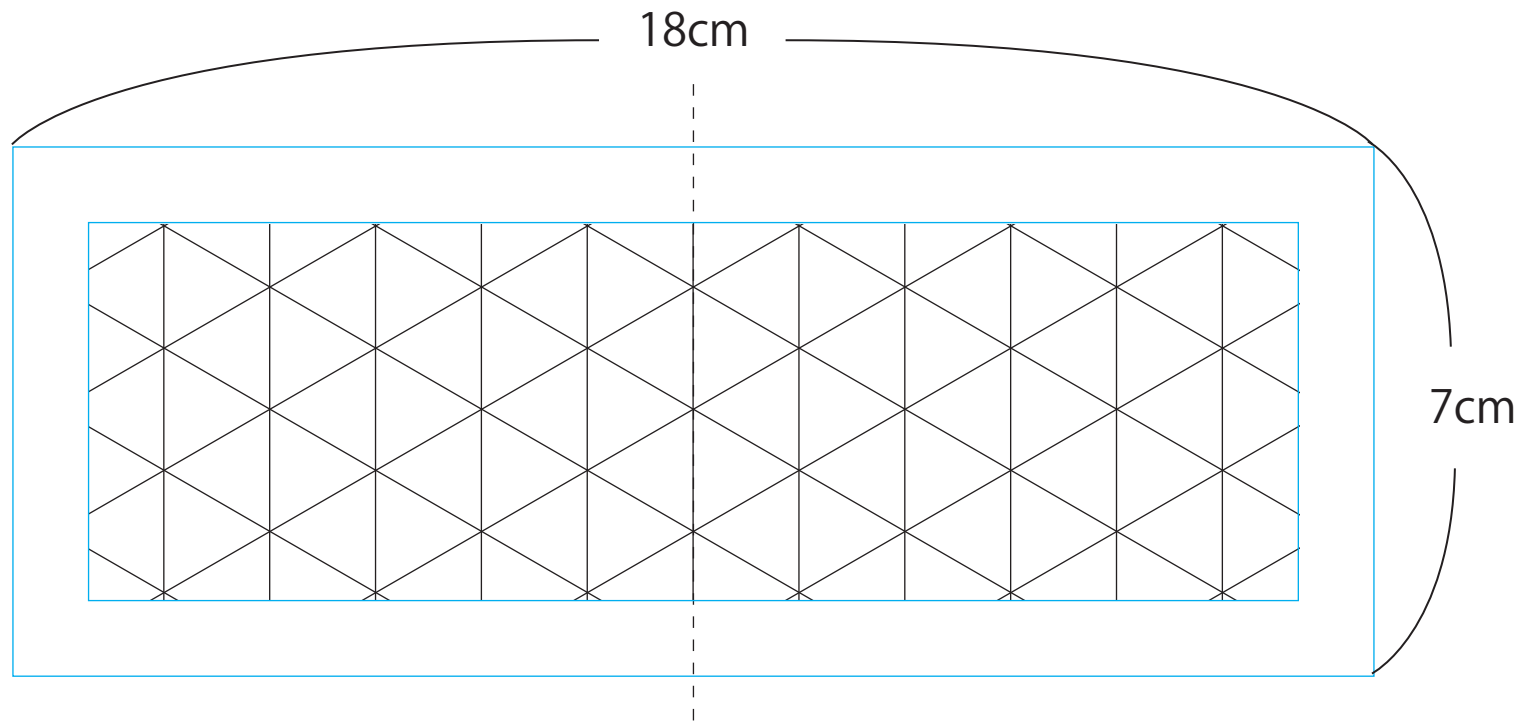

Sashiko Amulet ~A little pouch of personal wishes~

Asanoha (Hemp leaf) pattern

Sashiko Amulet ~A little pouch of personal wishes~

Uroko (Scales) pattern

Sashiko Amulet ~A little pouch of personal wishes~

Shippo (Cloisonne) pattern