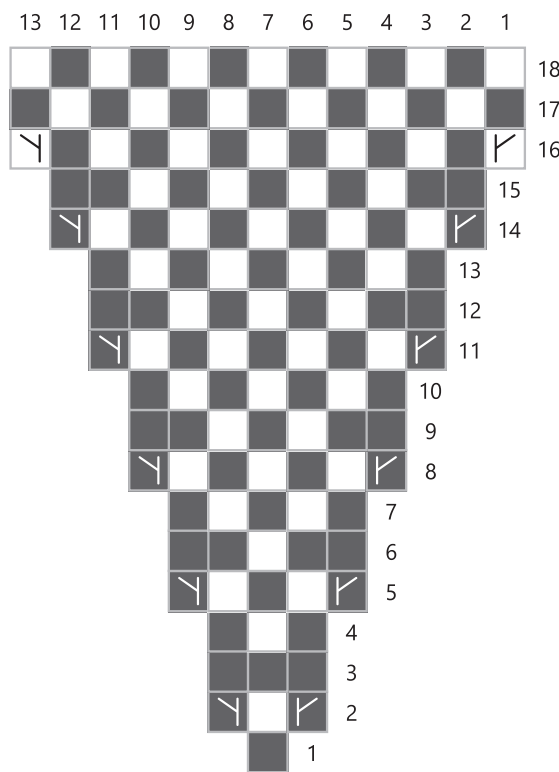

Handschuhe <Schneeflocken>

Snowflake S

Thumb S

Key

- knit
- MC
- CC
- M1R in given colour
- M1L in given colour
- repeat

Handschuhe <Schneeflocken>

Snowflake M

Thumb M

Checkers A

Checkers B

Key

- knit
- MC
- CC
- M1R in given colour
- M1L in given colour
- repeat

Handschuhe <Schneeflocken>

Snowflake L

Thumb L

Checkers A

Checkers B

Key

- knit
- MC
- CC
- M1R in given colour
- M1L in given colour
- repeat