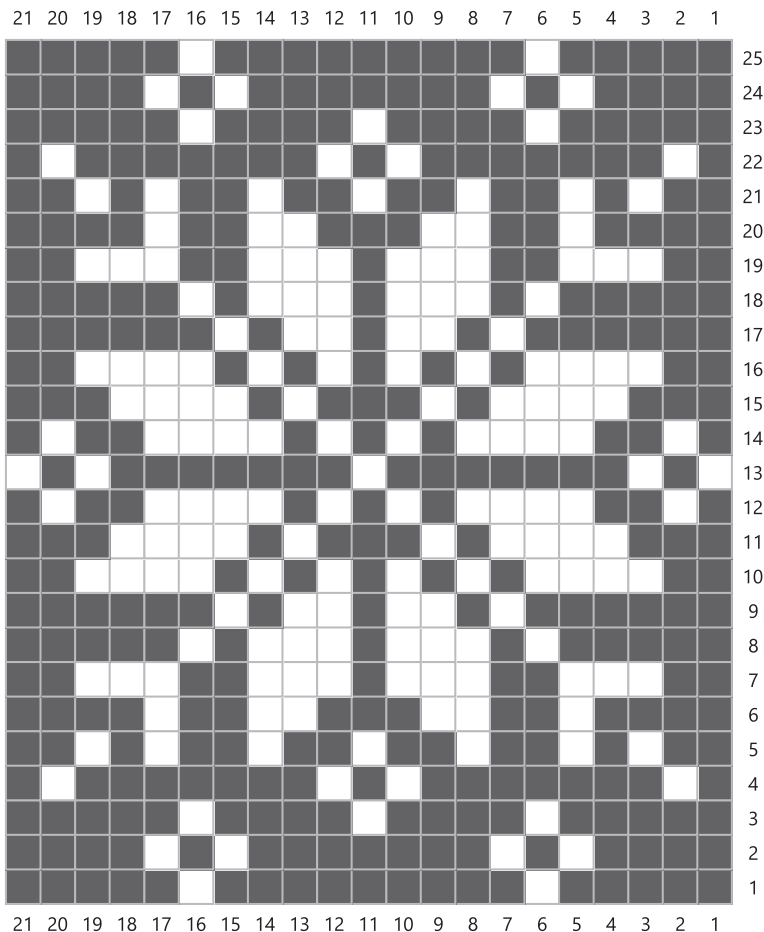

Handschuhe <Schneeflocken>

Snowflake S

Thumb S

Key

- knit
- MC
- CC
- M1R in given colour
- M1L in given colour
- repeat

Handschuhe <Schneeflocken>

Snowflake M

Thumb M

Checkers A

Checkers B

Key

- knit
- MC
- CC
- M1R in given colour
- M1L in given colour
- repeat

Handschuhe <Schneeflocken>

Snowflake L

Thumb L

Checkers A

Checkers B

Key

- knit
- MC
- CC
- M1R in given colour
- M1L in given colour
- repeat