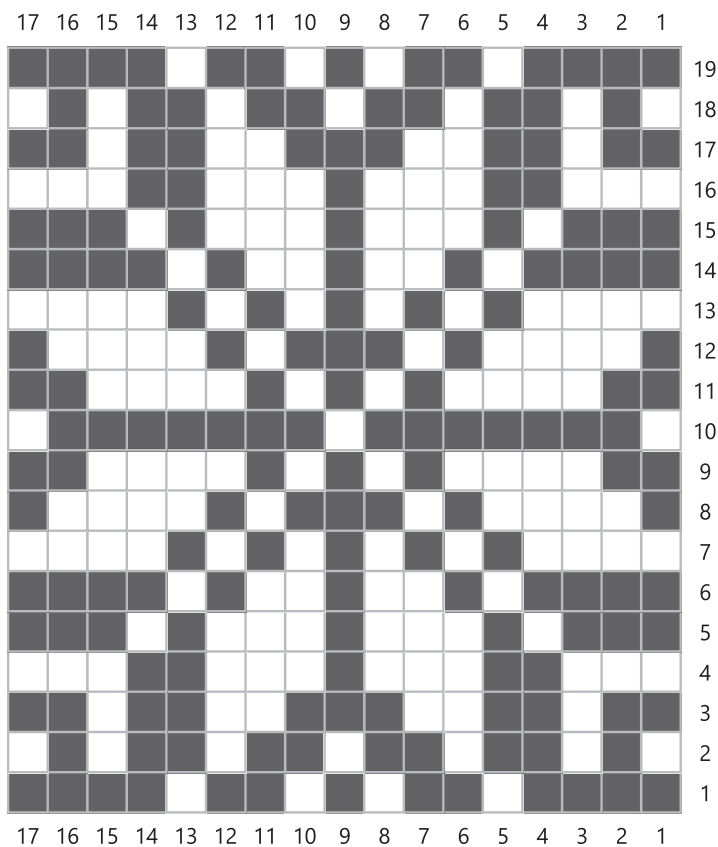

Handschuhe <Schneeflocken>

Snowflake S

Thumb S

Key

- knit
- MC
- CC
- M1R in given colour
- M1L in given colour
- repeat

Handschuhe <Schneeflocken>

Snowflake M

Thumb M

Checkers A

Checkers B

Key

- knit
- MC
- CC
- M1R in given colour
- M1L in given colour
- repeat

Handschuhe <Schneeflocken>

Snowflake L

Thumb L

Checkers A

Checkers B

Key

- knit
- MC
- CC
- M1R in given colour
- M1L in given colour
- repeat