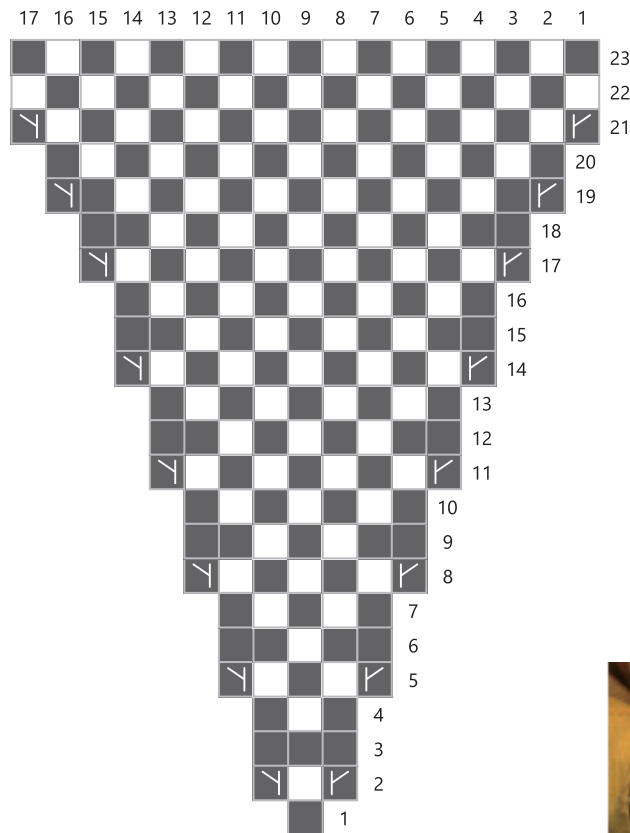

Handschuhe <Schneeflocken>

Snowflake S

Thumb S

Key

- knit
- MC
- CC
- M1R in given colour
- M1L in given colour
- repeat

Handschuhe <Schneeflocken>

Snowflake M

Thumb M

Checkers A

Checkers B

Key

- knit
- MC
- CC
- M1R in given colour
- M1L in given colour
- repeat

Handschuhe <Schneeflocken>

Snowflake L

Thumb L

Checkers A

Checkers B

Key

- knit
- MC
- CC
- M1R in given colour
- M1L in given colour
- repeat