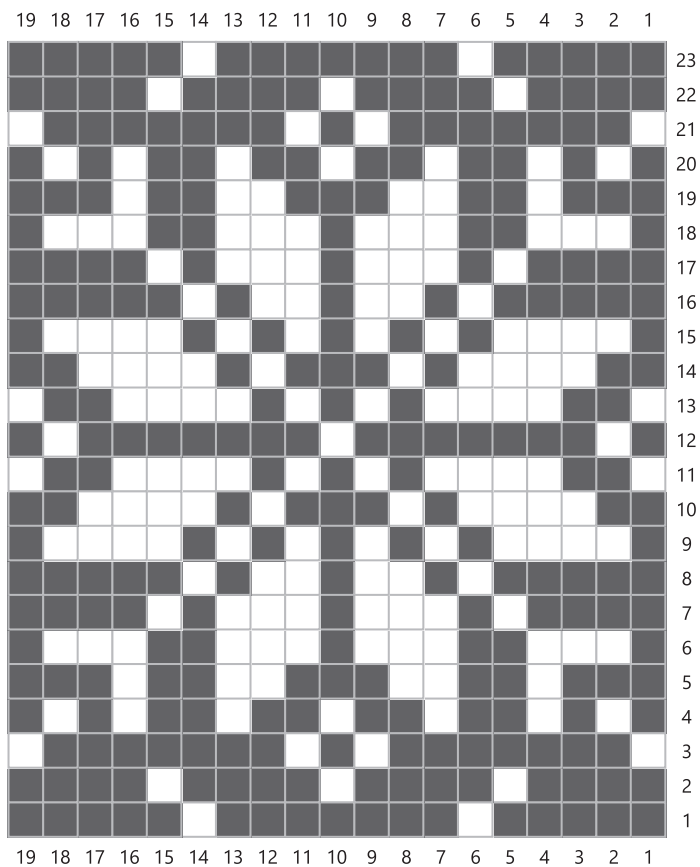

Handschuhe <Schneeflocken>

Snowflake S

Thumb S

Key

- knit
- MC
- CC
- M1R in given colour
- M1L in given colour
- repeat

Handschuhe <Schneeflocken>

Snowflake M

Thumb M

Checkers A

Checkers B

Key

- knit
- MC
- CC
- M1R in given colour
- M1L in given colour
- repeat

Handschuhe <Schneeflocken>

Snowflake L

Thumb L

Checkers A

Checkers B

Key

- knit
- MC
- CC
- M1R in given colour
- M1L in given colour
- repeat