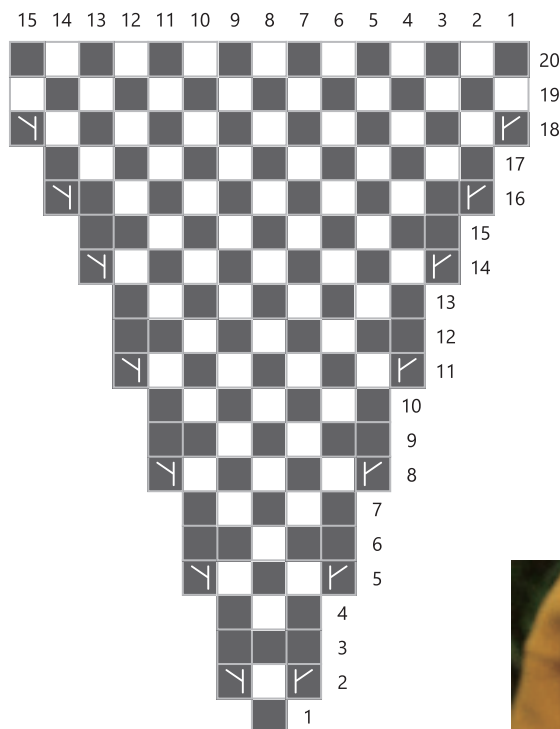

Handschuhe <Schneeflocken>

Snowflake S

Thumb S

Key

- knit
- MC
- CC
- M1R in given colour
- M1L in given colour
- repeat

Handschuhe <Schneeflocken>

Snowflake M

Thumb M

Checkers A

Checkers B

Key

- knit
- MC
- CC
- M1R in given colour
- M1L in given colour
- repeat

Handschuhe <Schneeflocken>

Snowflake L

Thumb L

Checkers A

Checkers B

Key

- knit
- MC
- CC
- M1R in given colour
- M1L in given colour
- repeat