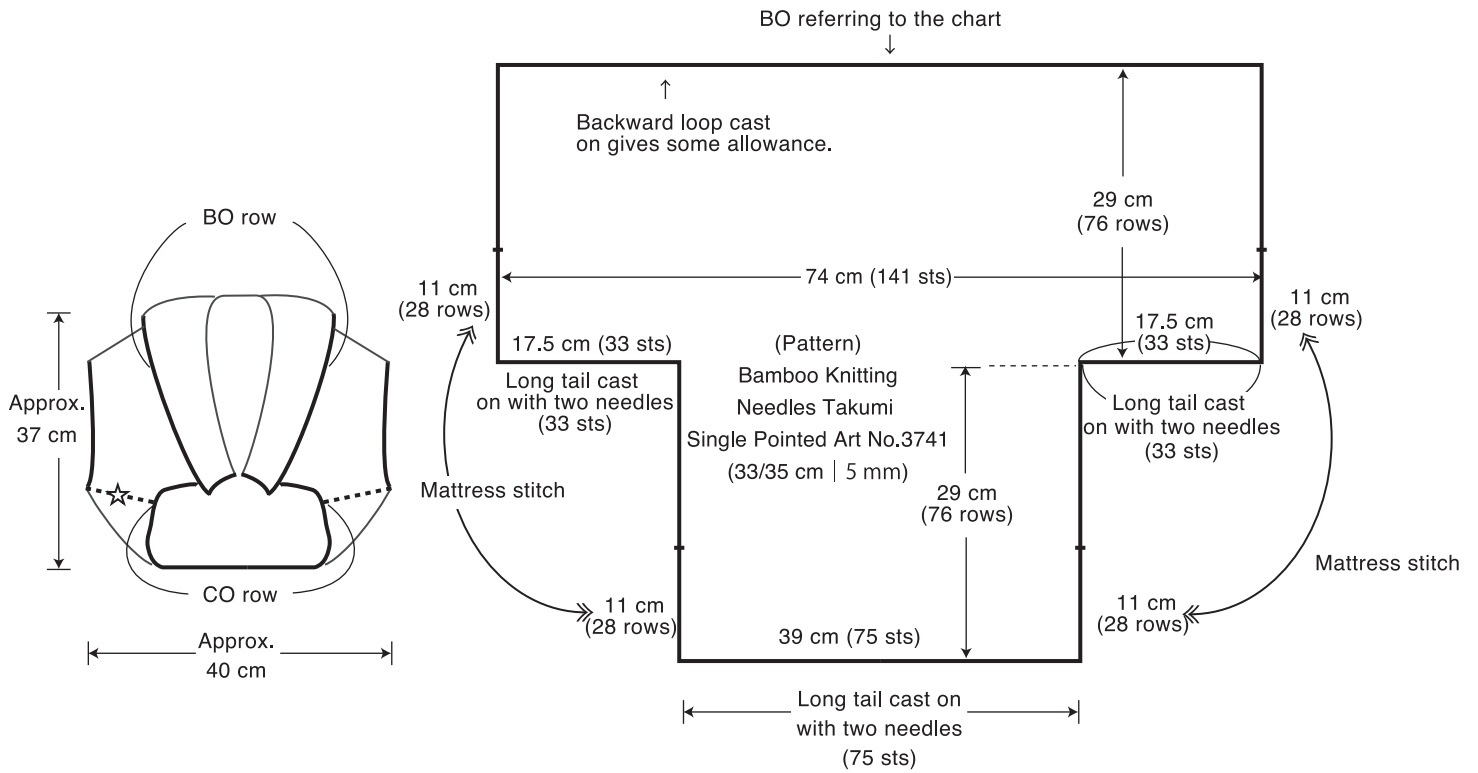

Pastel Colored Pretty Bolero

*Cast on row is not counted in the number of rows.

Stitch key

Knitting

⌈ | ⌋ = k (knit)

⌈ — ⌋ = p (purl)

⌈ ⊗ ⌋ = backward loop cast on (k)

⌈ ⊗ ⌋ = backward loop cast on (p)

● = bind off