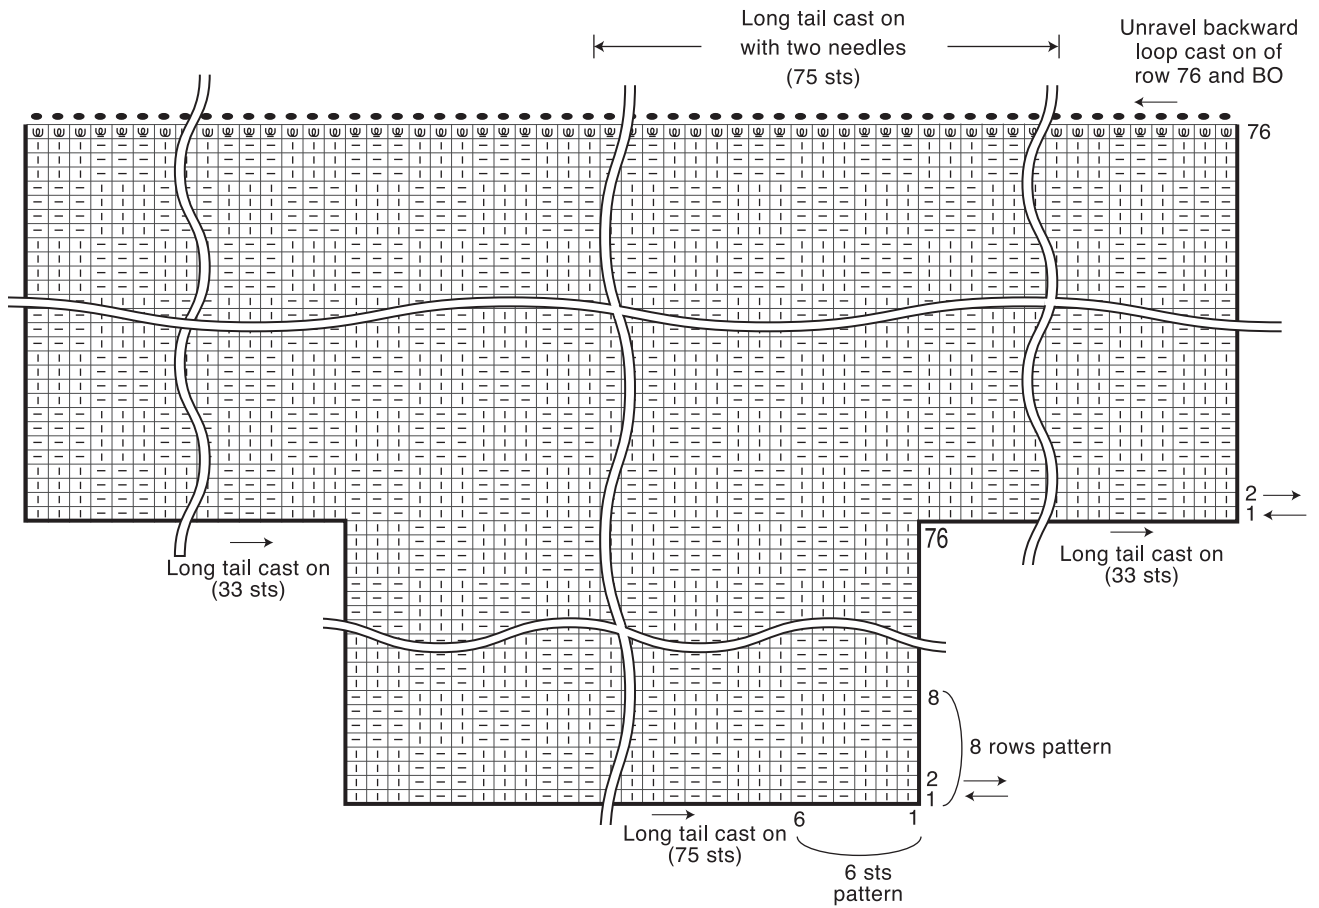

Pastel Colored Pretty Bolero

*Cast on row is not counted in the number of rows.

Stitch key

Knitting

⌈ | ⌋ = k (knit)

⌈ — ⌋ = p (purl)

⌈ ⊗ ⌋ = backward loop cast on (k)

⌈ ⊗ ⌋ = backward loop cast on (p)

● = bind off